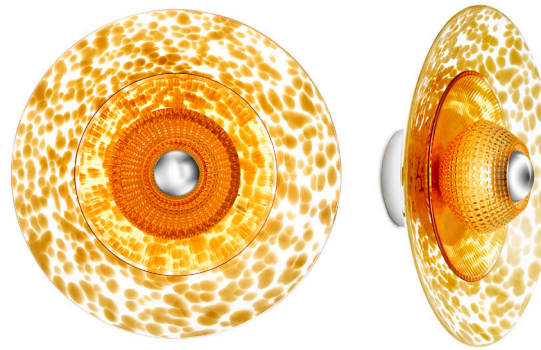

DISCO • RAMA

LIGHT IN MOTION

DESIGN (BY) US

ABOUT DISCO • RAMA

Introducing DiscoRama - light in motion, form in harmony.

Transforming both wall and ceiling into living surfaces of light, DiscoRama is a sculptural lamp built around the timeless elegance of circular form. At its heart sits the luminous Discoball, softly radiating ambient light, while layered discs extend outward, creating a dynamic composition that shifts with perspective and space.

More than a light source, DiscoRama is an atmospheric experience. The central glow is gently diffused through surrounding elements, casting subtle shadows and reflections that bring depth, rhythm, and movement to the room. As light meets form, the discs interact with their environment, producing a quiet choreography of shadow, softness, and sculptural presence.

Collection

Overview

DiscoRama Brown Chrome Metal //
Mirrored glass Ø: 40 cm x D: 18 cm

DiscoRama Amber Chrome Metal //
Mirrored glass Ø: 40 cm x D: 18 cm

DiscoRama Clear Chrome Metal //
Mirrored glass Ø: 40 cm x D: 18 cm

PRODUCT FACTS

Description

The DiscoRama wall/ceiling lamp is a glass disc lamp made as an sculptural designer lamp. The mouthblown outer glass both acts as a diffuser and a sculptural pattern when the lamp is off.